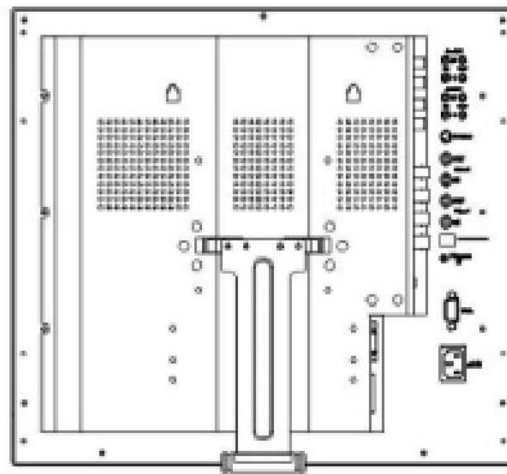

# AM-17H LCD Monitor

## FEATURES

- High resolution
- Multi video standard (NTSC / PAL / Auto)
- Multi-language support
- Provide DC12V output (for PVM)
- Fast response time
- High contrast at 500:1
- Key lock function
- Scale mode (Full / under / over / 4:3 / 16:9)
- Auto power on: AV1 / AV2 / S-Video / VGA selectable
- Optional: rack mount type
- 3D Comb Filter / 3D De-interlace
- PIP Function

**AM - 17H**

<b>Front Control</b>	Auto, Menu, Up/Down, Source, Power
<b>Display Resolution (Dot)</b>	640 x 480 @ 60/72/75 800 x 600 @ 56/60/72/75 1024 x 768 @ 60/70/75 1280 x 1024 @60/75
<b>Active Area (mm)</b>	337.92(H) x 270.336(V)
<b>Dot Pitch (mm)</b>	0.264 x 0.264 mm
<b>LCD Profil Ratio</b>	5:4
<b>Display Color</b>	16.2M
<b>Brightness (Central)</b>	300cd/m <sup>2</sup> (*1)
<b>Contrast Ratio</b>	500 :1 Typ
<b>Viewing Angle</b>	Left 70° / Right 70° / Up 67° / Down 63° CR>5
<b>Response Time</b>	8ms
<b>Input Voltage</b>	96-256Vac, 60Hz / 50Hz
<b>Input Signal</b>	1 Vp-p composite video
<b>Input Impedance</b>	75 ohm
<b>Output Impedance</b>	75 ohm ( Auto Termination)
<b>Operating System</b>	NTSC: 525 lines, 60 fields/sec.; PAL:625 lines, 50 fields/sec
<b>CONNECTION</b>	
<b>VGA Input</b>	15 pin D-SUB connector
<b>Video Input/Output</b>	BNC x 2 / BNC x 2 Looping Output Auto Termination
<b>Audio Input/Output (LR)</b>	RCA Jack x 2 / RCA Jack x 2
<b>S-Video</b>	4-pin DIN connector x 1
<b>Speaker</b>	2W + 2W
<b>Power Consumption</b>	40W
<b>Weight</b>	N.W./G.W: 5.6kg / 7.5 kg
<b>Dimension</b>	390 (W) x 74.2 (D) x 354.5 (H) mm
<b>Operation Temperature</b>	- 10 to 50 °C (14 to 122 °F)
<b>Storage Temperature</b>	- 20 to 60 °C (- 4 to 140 °F)
<b>Certificate</b>	CUL, UL, BSMI, CE, FCC